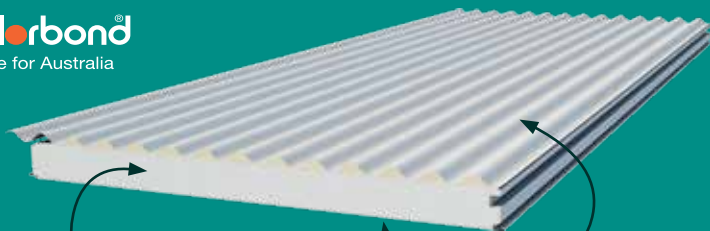

insulroof
by BONDOR

Insulated Corrugated

Colorbond®
Made for Australia

SupaCore® Insulation
Superior Thermal Performance

Colorbond®
Steel Roof & Ceiling

Your next generation
corrugated roof

- Longer spans
- Outstanding thermal performance
- Smooth ceiling underside
- Australian made Colorbond® Steel
- Wider coverage 1000mm
- Higher water carrying capacity

BONDOR®

Leaders in Thermal & Architectural Building Solutions

Patios with Comfort and Style

Affordable, Simple and Attractive

InsulRoof® is an ingenious combination of roofing, insulation and ceiling in one durable, functional and attractive panel. This all-in-one roofing solution provides, a prefinished ceiling-like underside and outstanding cooling performance for comfortable outdoor living.

Ceiling Colours

Ceiling Finishes

Roof Colours

InsulRoof® Domestic Patio Applications - single spans

Wind Category	Panel Thickness (mm)	Case A 3 Open Sides	Case B 2 Open Sides	Case C 1 Open Side	Case D Fully Enclosed	Case E Free Standing	Max Overhang*
N1/N2	50	5400	5260	4950	4350	5400	1100
	75	6900	6450	5600	5150	6900	1200
	100	7500	6900	6300	5490	7500	1300
N3	50	5110	4000	3600	3580	5180	1100
	75	6200	5220	4300	3970	6300	1200
	100	6600	5560	4600	4450	6730	1300
N4	50	4330	3300	3000	2730	4570	1100
	75	5120	4160	3680	3250	5420	1200
	100	5450	4500	4000	3700	5760	1300